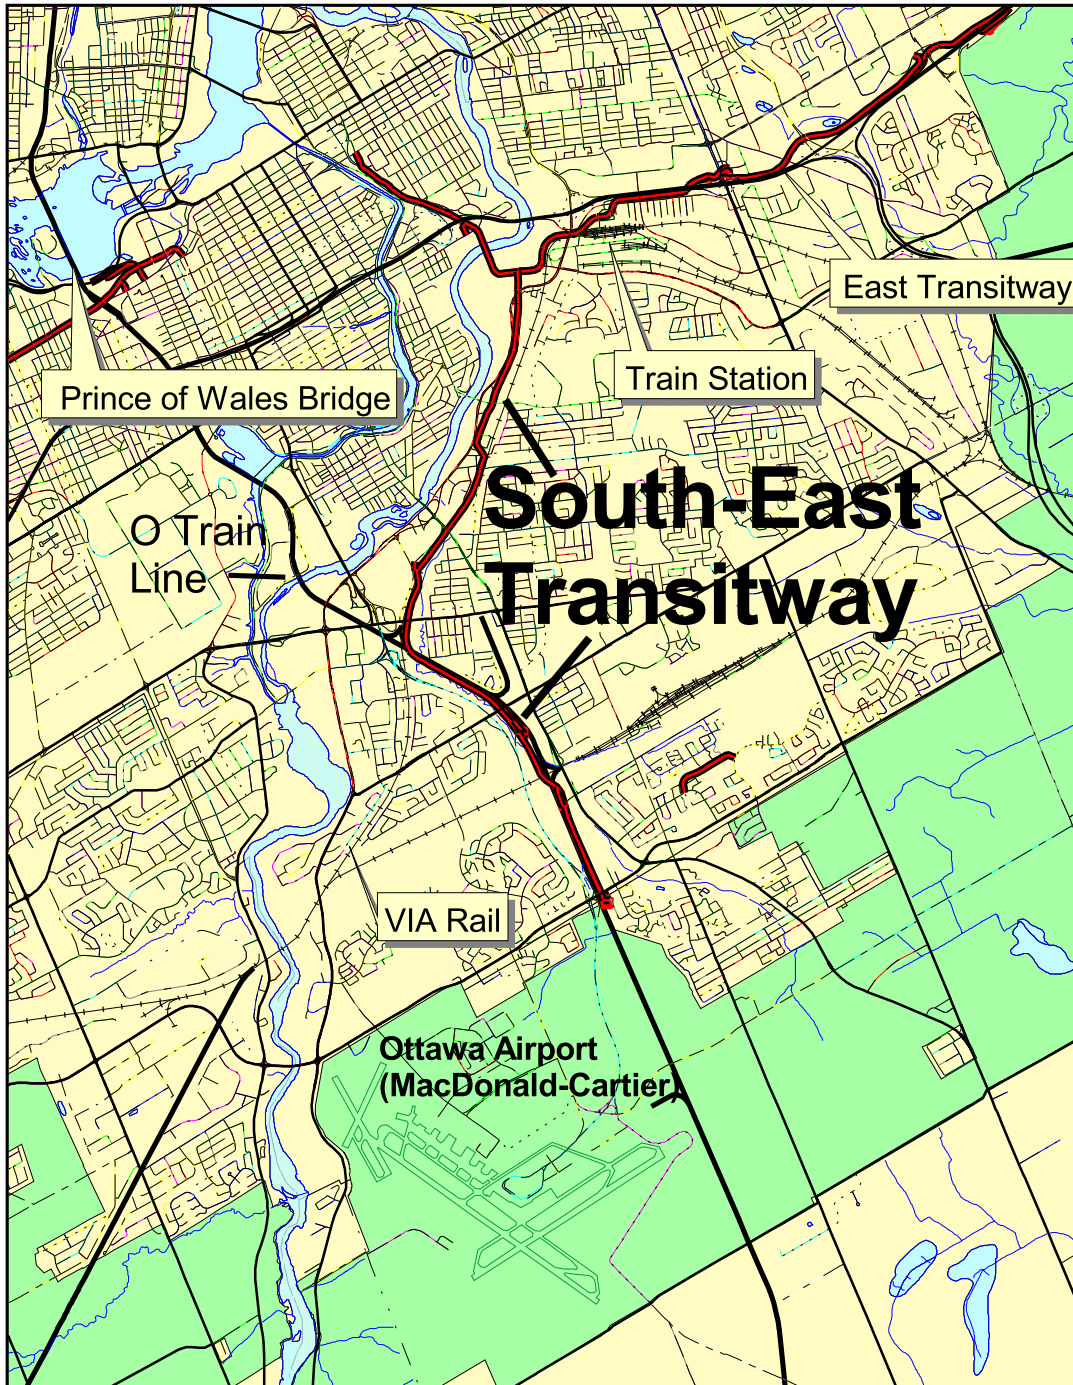

# South-East Transitway

Map showing the location of the South-East section of the Ottawa Transitway. Also shown is the location of the airport, the train station, the eastern transitway and the "unused" Prince of Wales Railway bridge that crosses the Ottawa River and which links downtown Ottawa to downtown Gatineau (Hull).