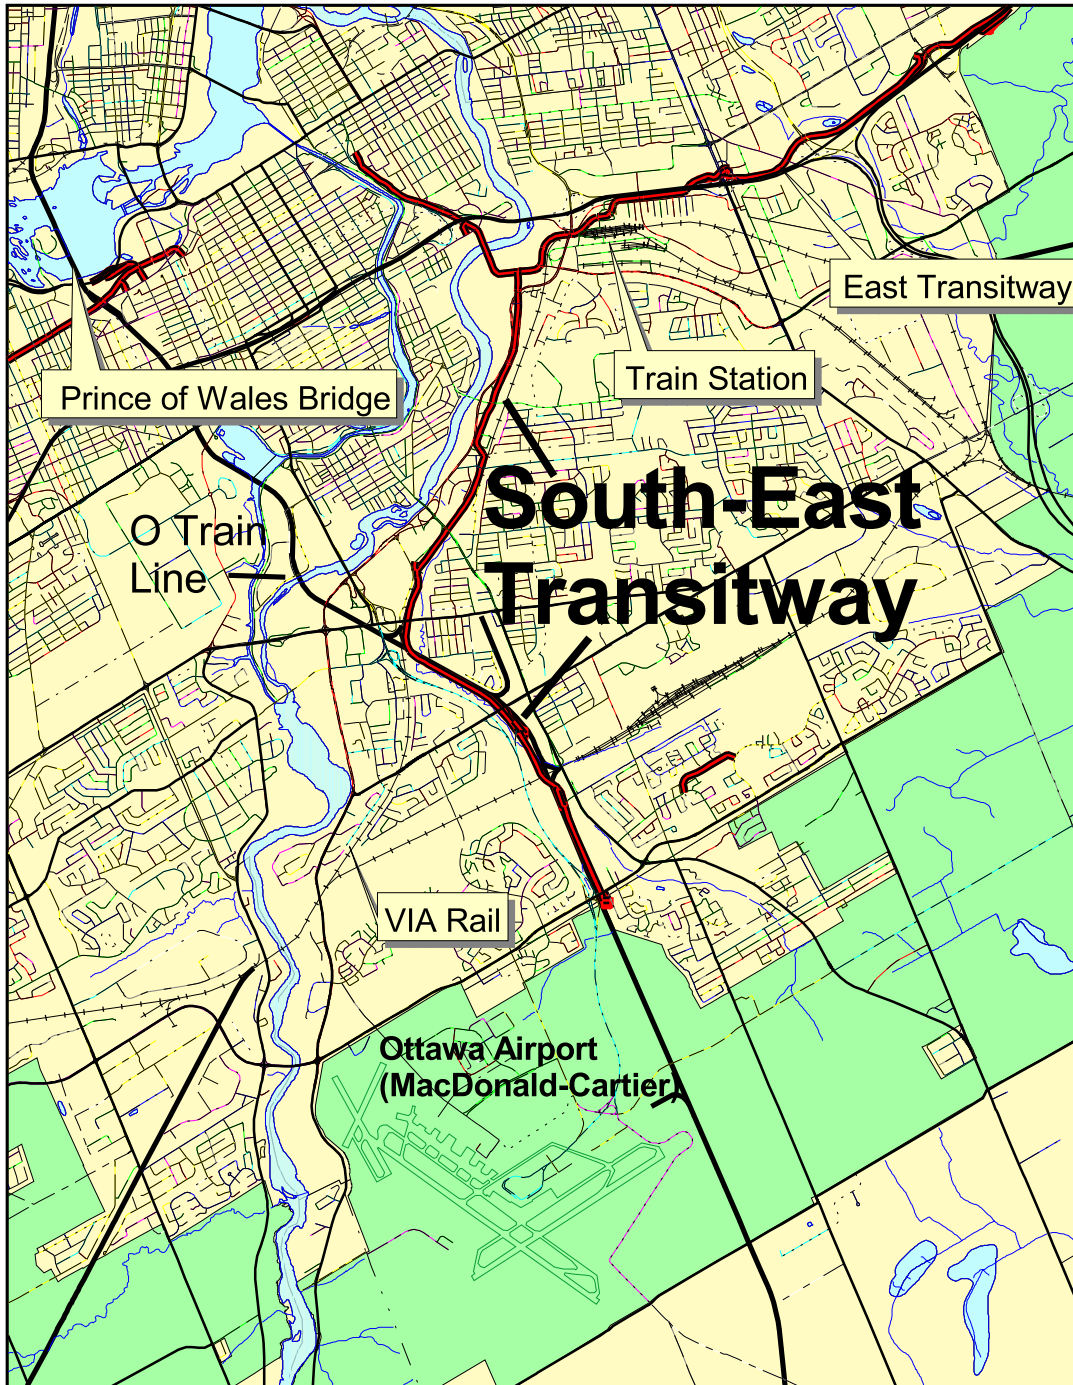

South-East Transitway

Map showing the location of the South-East section of the Ottawa Transitway. Also shown is the location of the airport, the train station, the eastern transitway and the "unused" Prince of Wales Railway bridge that crosses the Ottawa River and which links downtown Ottawa to downtown Gatineau (Hull).