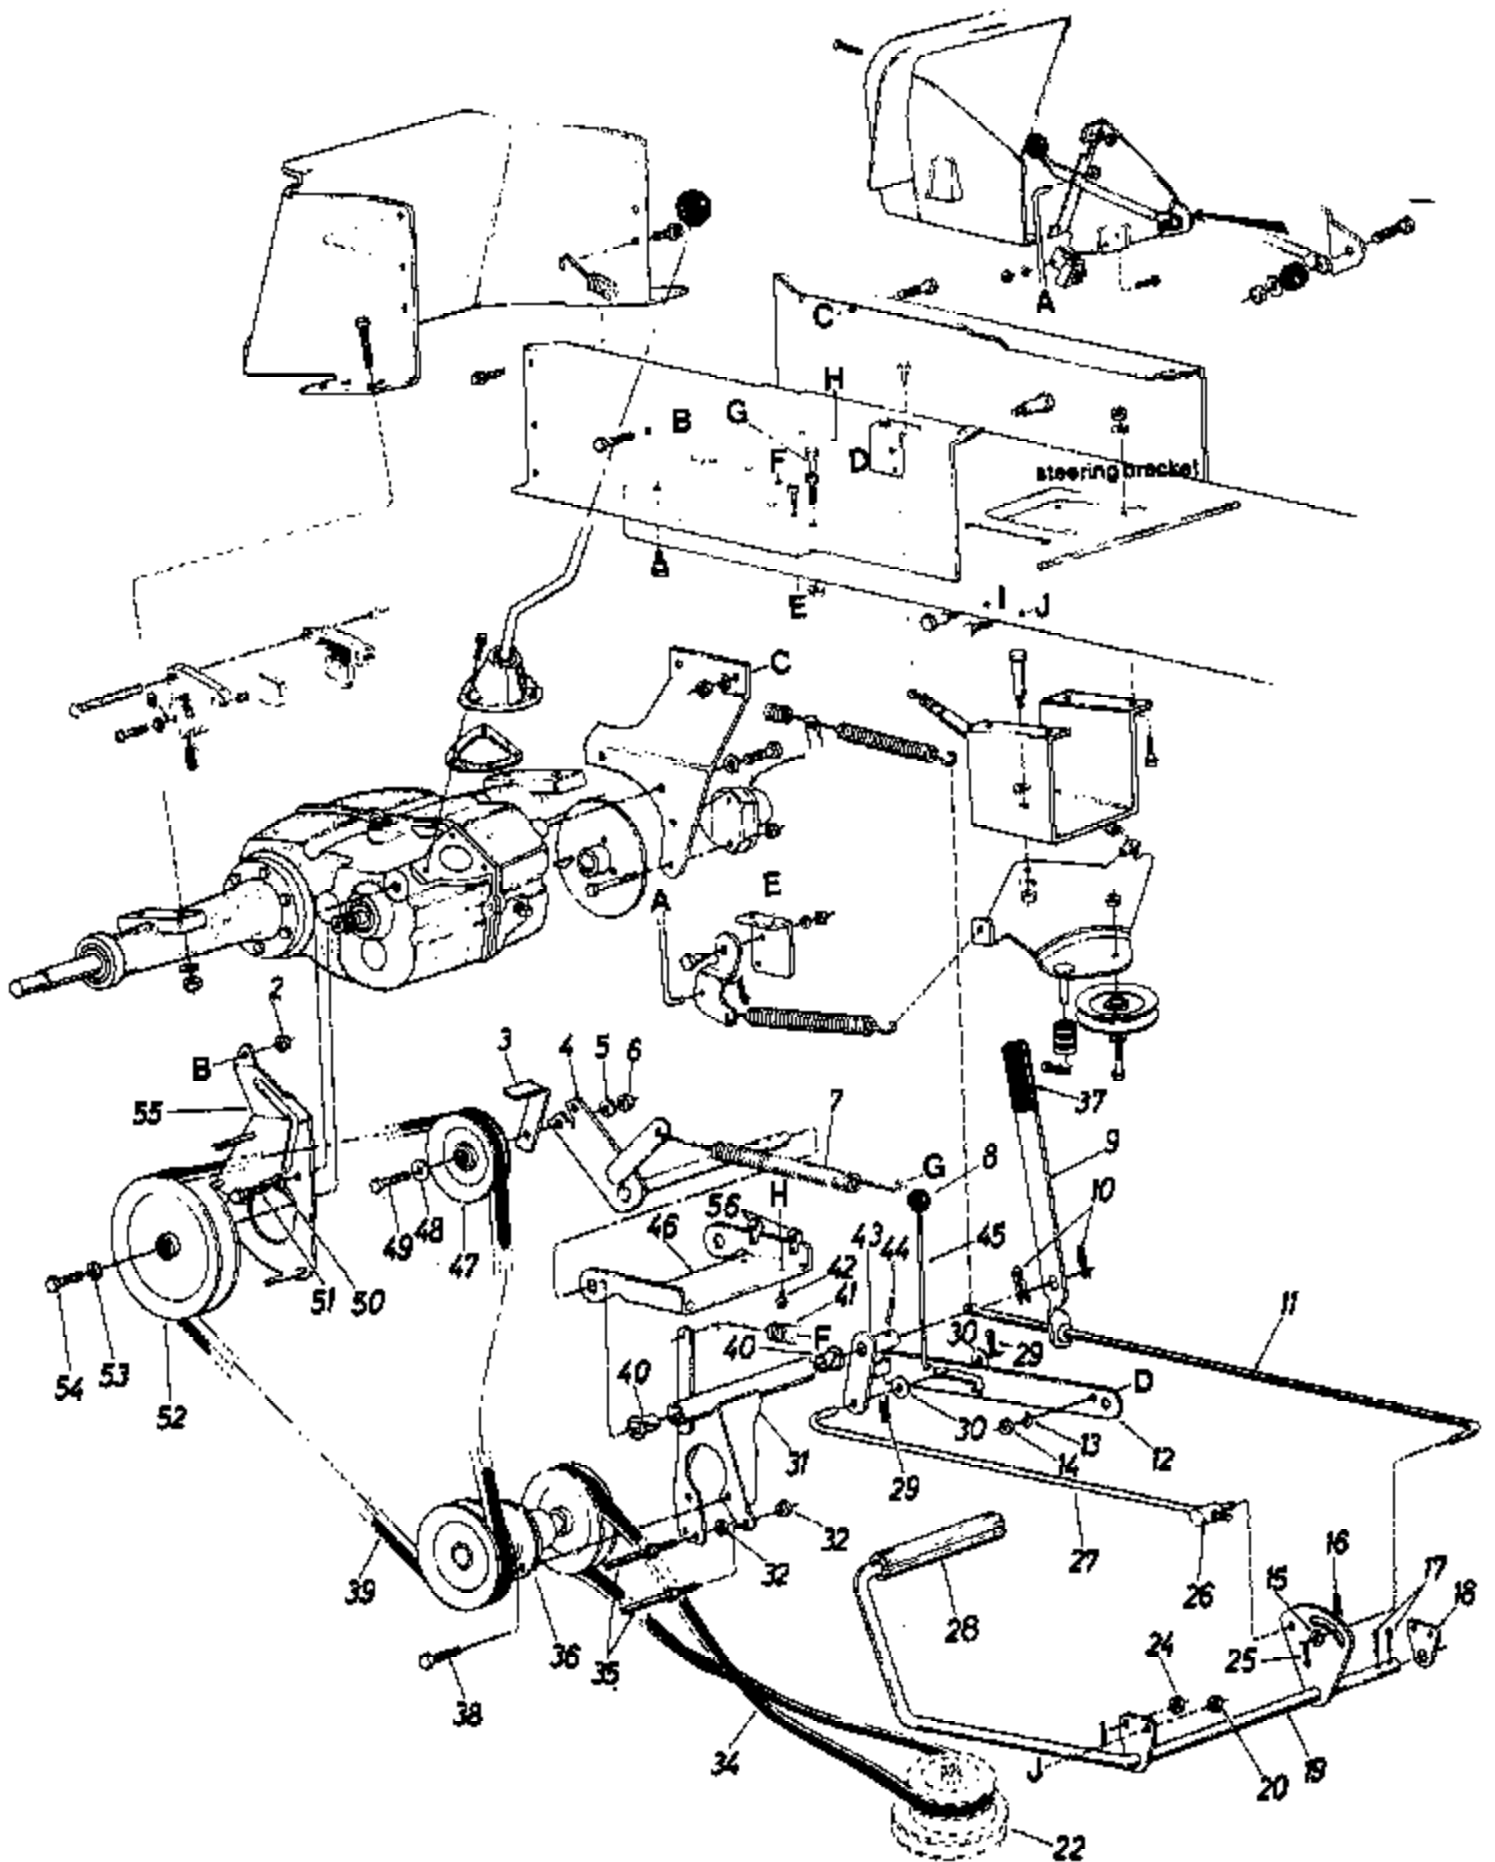

Ref #	Part Number	Qty	Description
2	712-0375	1	Hex L Nut 3/8-16 Thd.
3	13819	1	Belt Guard (Clutch Idler)
4	13815	1	Clutch Brkt. Ass'y.
5	736-0169	1	L-Wash. 3/8" Scr.
6	712-0798	1	Hex Nut 3/8-16 Thd.
7	732-0384	1	Ext. Spring (Drive Idler)
8	720-0166	1	Knob (Parking Brake)
9	13872	1	Hand Brake Lever
10	714-0117	1	Hairpin Cotter 5/8" Dia.
11	747-0304	1	Brake Rod
12	13832	1	Parking Brake Cam
13	736-0119	1	Fl-Wash. 5/16" Scr.
14	712-0267	1	Hex Nut 5/16-18 Thd.
15	736-0275	1	Fl-Wash. 5/16" Scr.
16	714-0145	1	Hairpin Cotter 3/8" Rod
17	714-0115	1	Cotter Pin 1/8" Dia. x 1.00" Lg. *
18	13859	1	Clutch Rod Brg. Brkt.
19	13856	1	Clutch-Brake Pedal Ass'y.
20	712-0375	1	Hex Cent. L-Nut 3/8-16 Thd.
22	756-0328	1	Engine Pulley 4.75 & 5.56
24	712-0375	1	Hex Cent. L-Nut 3/8-16 Thd.
25	714-0115	1	Cotter Pin 3/32" Dia. x .75" Lg. *
26	711-0198	1	Pivot Bushing
27	747-0306	1	Brake Cam Rod
28	735-0196	1	Foot Pad
29	714-0145	1	Hairpin Cotter 3/8" Rod
30	736-0101	1	Fl-Wash. 818" I.D. x 1.00" O.D. x .030
31	13823	1	Jack Shaft Mtg. Brkt. Ass'y.
32	712-0181	1	Hex Top L-Nut 3/8-16 Thd.
34	754-0245	1	"V"-Belt 1/2 x 59" Lg. (Polyester)
35	711-0696	1	Stud 3/8-16 x 3.62" Lg. Special
36	756-0324	1	Jack Shaft Ass'y.
37	720-0189	1	Flat Grip
38	710-0198	1	Hex Sem Scr. 5/16-18 x .75 Lg. *
39	754-0244	1	"V"-Belt 1/2 x 40" Lg. (Kevlar)
40	741-0295	1	Nyliner 5/8" I.D. x .88" Lg.
41	732-0153	1	Ext. Spring (Jack Shaft)
42	710-0599	1	Hex Thd. Rolling Scr. 1/4-20 x .50" Lg.
43	13871	1	Clutch-Idler Horn Ass'y.
44	715-0108	1	Spring Pin Spiral 1/4" Dia. x 1.00" Lg
45	747-0300	1	Parking Brake Link
46	13822	1	Idler Mtg. Brkt.-Drive
47	756-0293	1	4" "V"-Idler Pulley
48	736-0300	1	Fl-Wash. 3/8" I.D.
49	710-0347	1	Hex Scr. 3/8-16 x 1.75" Lg.
50	736-0169	1	L-Wash. 3/8" Scr.*
51	710-0216	1	Hex Scr. 3/8-16 x .75" Lg.
52	756-0332	1	"V"-Pulley 7.0" O.D. (Transaxle)
53	736-0169	1	L-Wash. 3/8" Scr.
54	710-0180	1	Hex Scr. 3/8-24 x .75" Lg.
55	13829	1	Belt Guard Ass'y.
56	726-0193	1	Plastic Hose Clamp