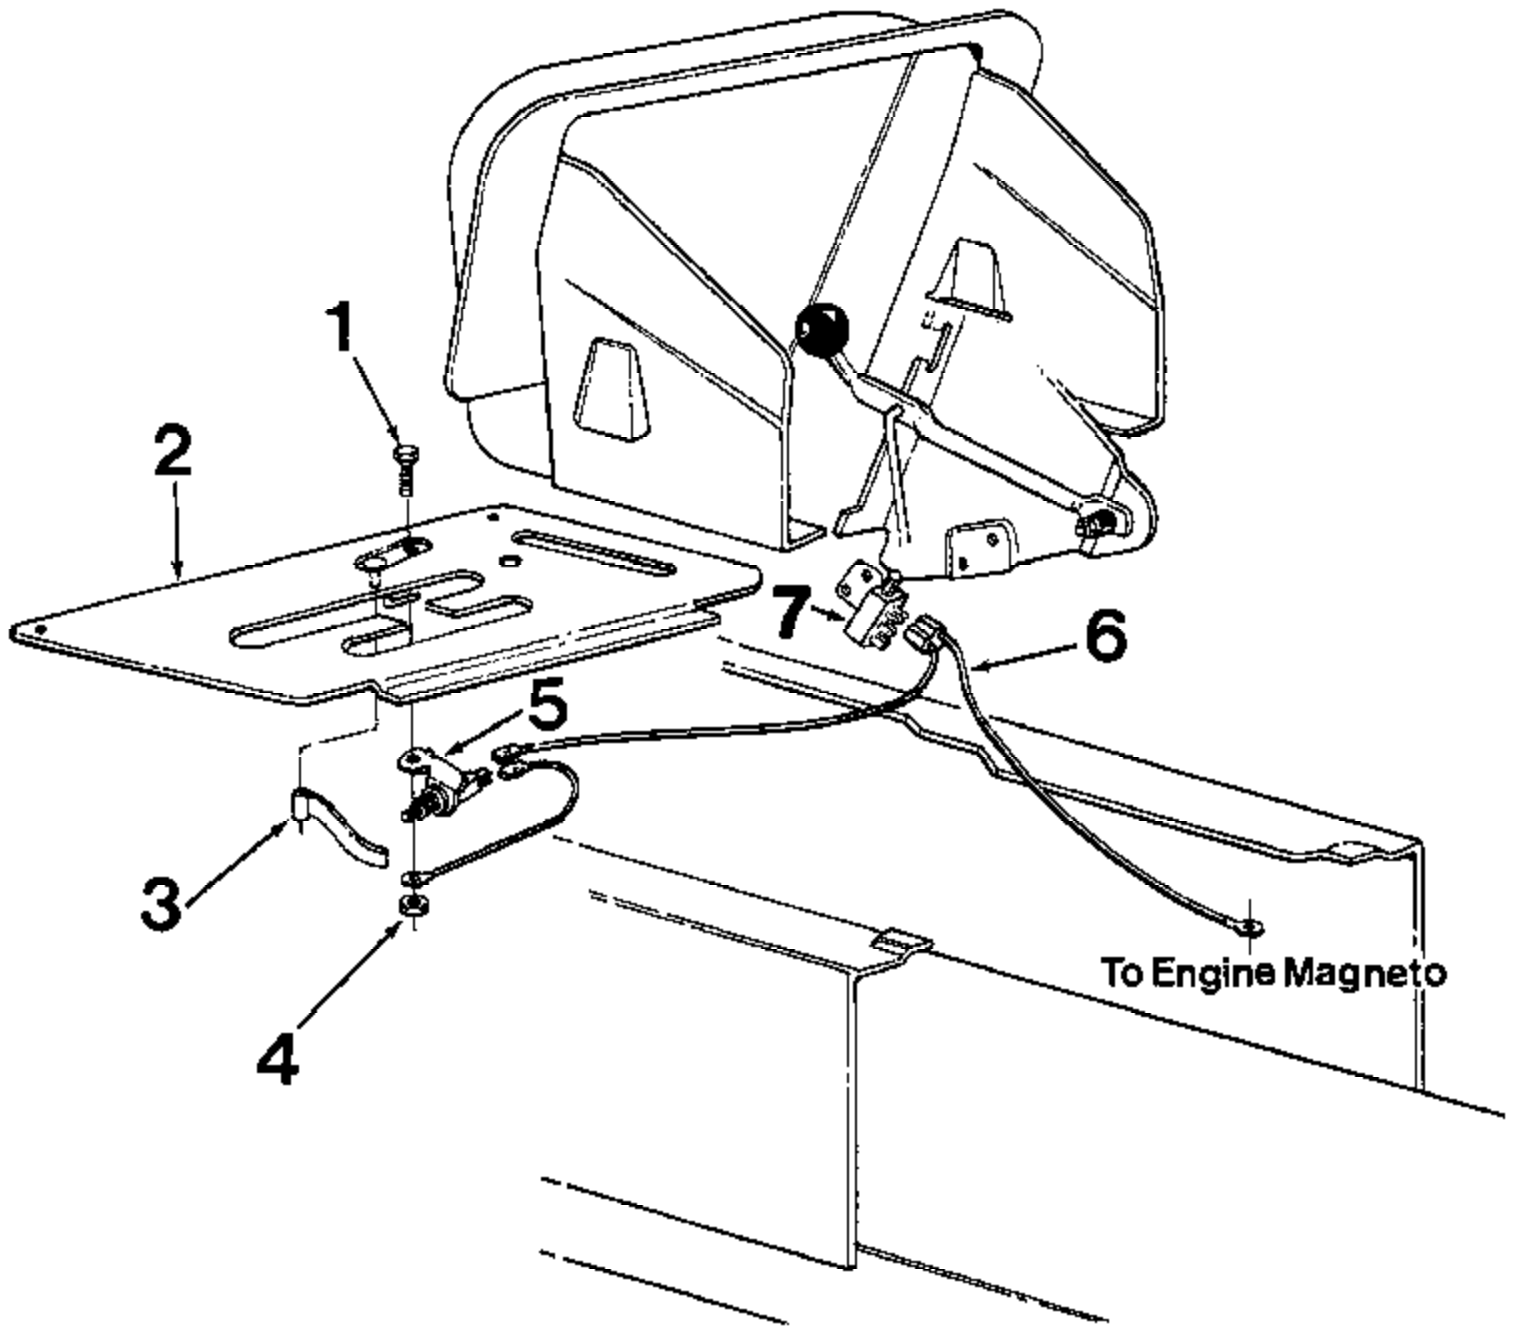

Ref #	Part Number	Qty	Description
1	710-0289	1	Hex 1/4-20 x .50" Lg.
2	14466	1	Transmission Cover Assy.
3	732-0405	1	Switch Actuator Spring Lever
4	712-0287	1	Hex Nut 1/4-20 Thd.
5	725-0268	1	Safety Switch
6	725-0764	1	Reverse Lockout Wire Harness
7	725-0465	1	Safety Switch