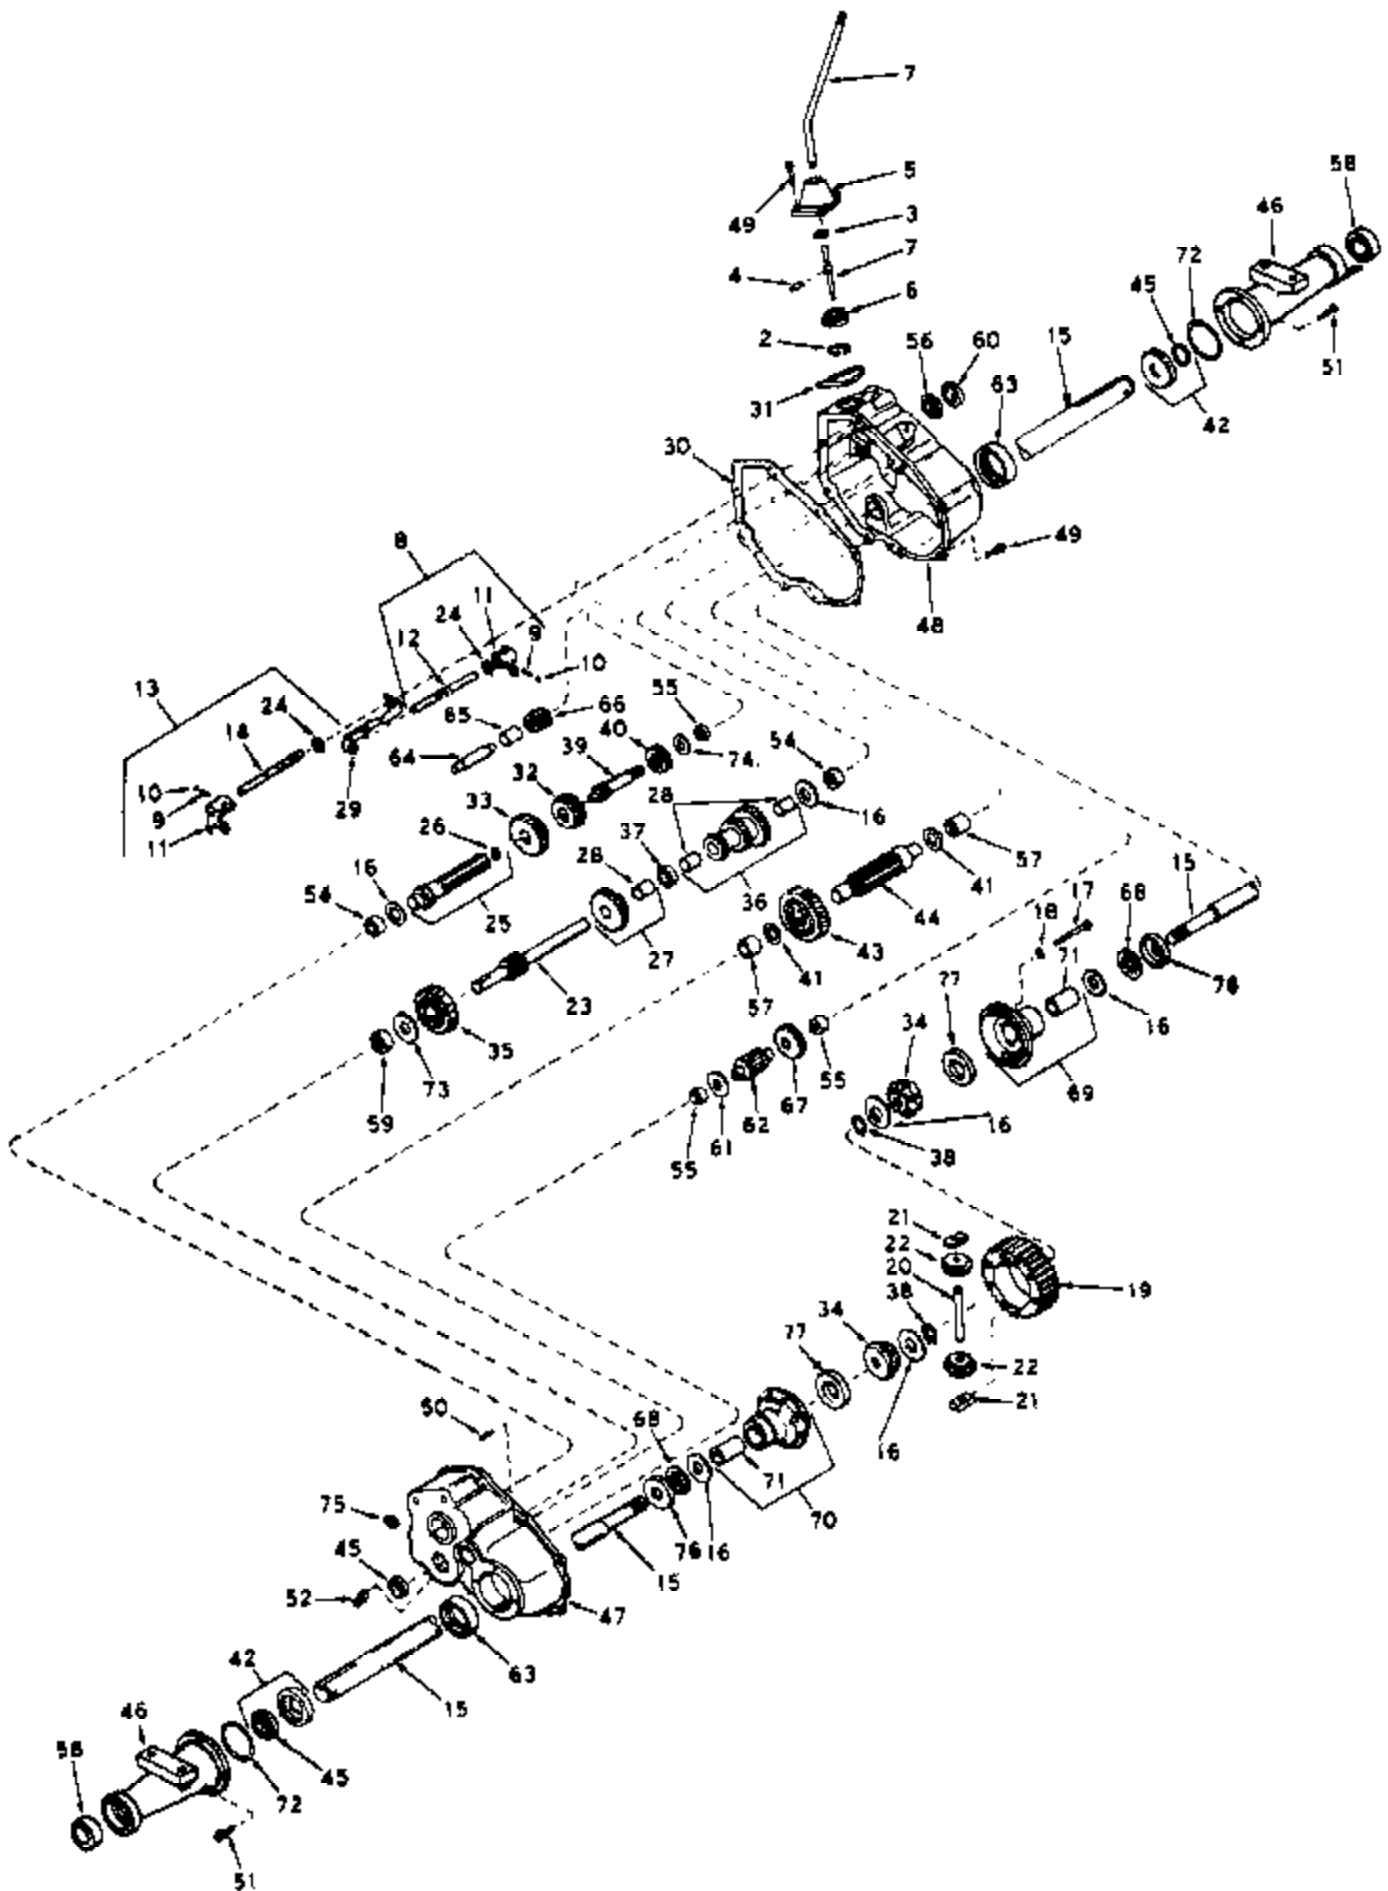

Ref #	Part Number	Qty	Description
2	PE-792016	1	Ring, Snap
3	PE-792001	1	Ring, Quad
4	PE-792049	1	Pin, Roll
5	PE-784093	1	Housing, Shift Lever
6	PE-784094	1	Keeper, Shift Lever
7	PE-784308	1	Lever, Shift
8	PE-784054	1	Rod Ass'y., Shift (Incl. Nos. 9 thru 12 and 24)
9	PE-792003	1	Spring
10	PE-792004	1	Ball, Steel
11	PE-784004	1	Fork, Shifter
12	PE-784055	1	Rod, Shifter (3rd and 4th)
13	PE-784056	1	Rod Ass'y., Shift (Incl. Nos. 9, 10,11, 14 and 24)
14	PE-784057	1	Rod, Shifter (Low)
15	PE-774433	1	Axle (18-11/32" Long)
16	PE-780042	1	Washer, Thrust
17	PE-792005	1	Scr., Hex Hd., 1/4-20 x 2-1/2
18	PE-792006	1	Lock Washer, 1/4"
19	PE-778033A	1	Gear, Ring
20	PE-786019	1	Pin, Drive
21	PE-786027	1	Block, Drive
22	PE-778094	1	Pinion, Bevel
23	PE-776029A	1	Shaft and Gear, Brake
24	PE-792017	1	Ring, Snap
25	PE-776189A	1	Shaft and Bearing Ass'y., Pinion (Incl. No. 26)
26	PE-780018	1	Bearing, Needle
27	PE-778034	1	Gear Cluster Ass'y. (Incl. No. 28)
28	PE-780053	1	Bushing
29	PE-784074	1	Stop, Shifter
30	PE-788023	1	Gasket, Case and Cover
31	PE-788022	1	Gasket, Shifter Lever Housing
32	PE-778019A	1	Gear, Shifting (3rd and 4th)
33	PE-778020	1	Gear, Shifting (1st, 2nd and Rev.)
34	PE-778095	1	Gear, Bevel
35	PE-778037	1	Gear, Idler
36	PE-778035A	1	Gear Cluster Ass'y. (Incl. No. 28)
37	PE-786024	1	Spacer
38	PE-792018	1	Ring, Snap
39	PE-776175	1	Shaft, Input
40	PE-778024A	1	Spur Gear, Input Shaft
41	PE-780052	1	Washer, Thrust
42	PE-788021	1	Seal and Retainer Ass'y., Oil (Incl. No. 45)
43	PE-778036	1	Gear, Output
44	PE-776028	1	Pinion, Output
45	PE-788008	1	Seal, Oil
46	PE-782025	1	Housing, Axle
47	PE-772016A	1	Cover Ass'y., Transaxle (Incl. Nos. 54, 55, 57, 59 and 63)
48	PE-770012	1	Case Ass'y., Transaxle (Incl. Nos. 54, 55, 57 and 63)
49	PE-792007	1	Screw, Socket Hd., 1/4-20 x 314
50	PE-786026	1	Pin, Dowel
51	PE-792037	1	Screw, Hex Hd. Sems, 5/16-18 x 1
52	PE-792019	1	Plug, Magnetic Drain
54	PE-780049	1	Bearing, Needle
55	PE-530105	1	Bearing, Needle
56	PE-780024	1	Bearing, Ball
57	PE-780047	1	Bearing, Needle
58	PE-780050	1	Bearing, Ball
59	PE-780046	1	Bearing, Needle
60	PE-788025	1	Seal, Oil