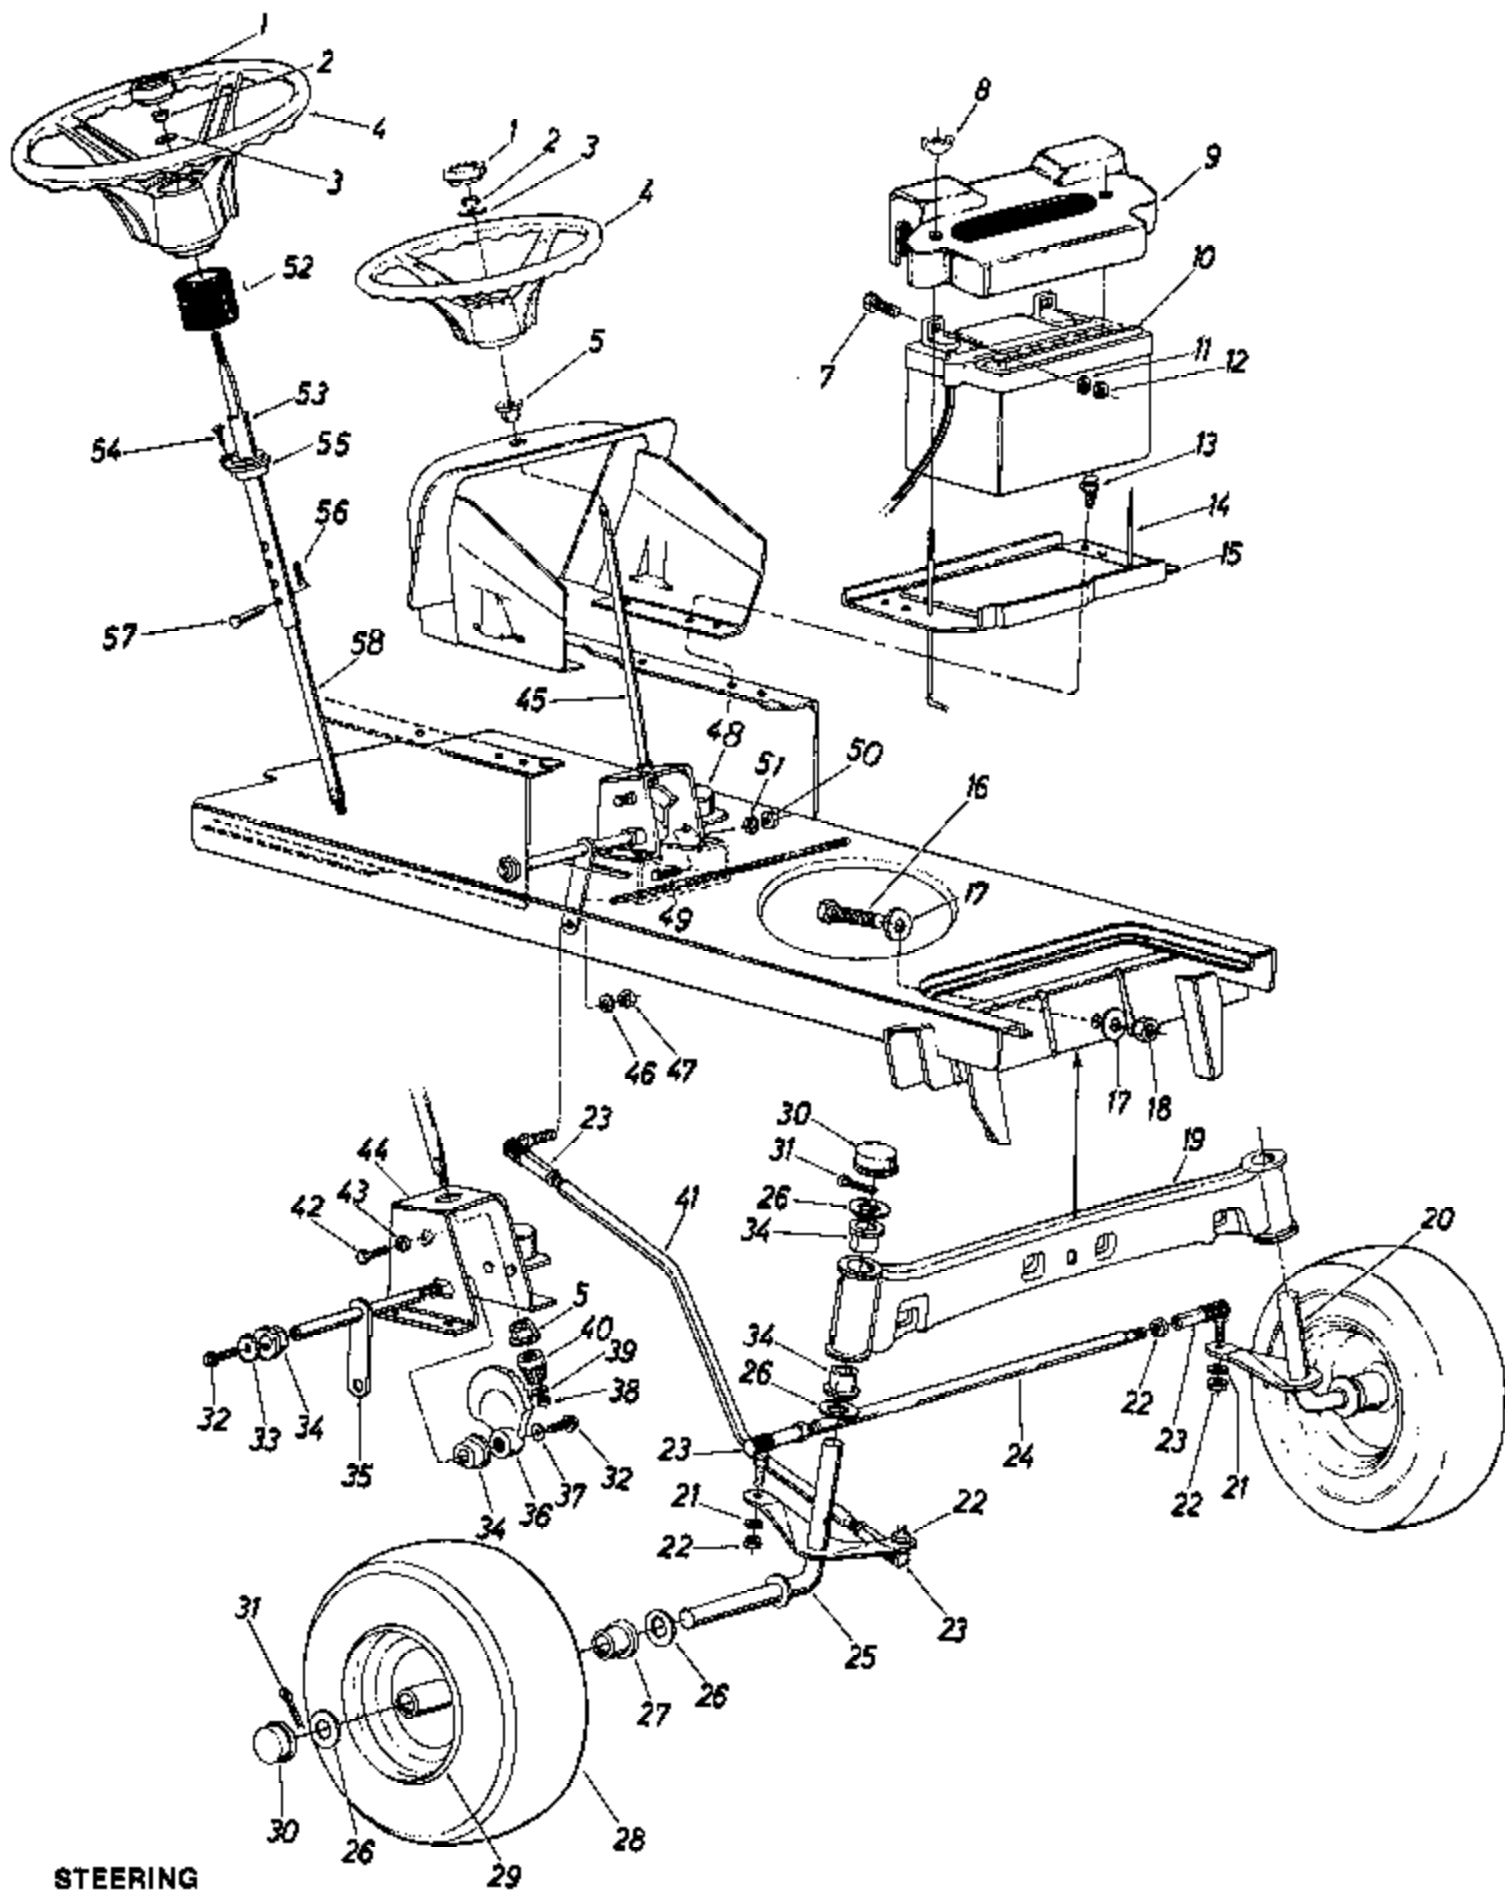

STEERING

Ref #	Part Number	Qty	Description
1	731-0220	1	Steering Wheel Cap
2	712-0158	1	Hex Cent. L-Nut 5/16-18 Thd.
3	736-0242	1	Bell-Wash. 5/16" I.D. x .87" O.D. x .060
4	731-0356	1	Steering Wheel
5	741-0225	1	Plastic Hex Bearing 5/8" I.D.
7	710-0258	1	Hex Scr. 1/4-20 x .62" Lg.
8	712-0113	1	Wing Nut Plastic 1/4-20 Thd.
9	731-0707	1	Battery Cover
10	725-0453	1	12-V Battery
11	736-0329	1	L-Wash. 1/4" Scr.
12	712-0287	1	Hex Nut 1/4-20 Thd.*
13	710-0599	1	Hex Thd. Rolling Scr. 1/4-20 x.50" Lg.
14	711-0222	1	Battery Hold Down Rod
15	13379	1	Battery Plate
16	710-0533	1	Hex Scr. 5/8-18 x 2.50" Lg.
17	736-0282	1	Flat Wash. .66 " I.D. x 2.25 " O.D. x .17
18	712-0923	1	Hex Cent. L-Nut 5/8-18 Thd.
19	13865	1	Front Pivot Bar Ass'y.
20	13839	1	Front Axle Ass'y.-L.H.
21	736-0169	1	L-Wash. 3/8" Scr.
22	712-0711	1	Hex Jam Nut 3/8-24 Thd.
23	723-0156	1	Ball Joint Ass'y.
24	747-0301	1	Tie Rod
25	13838	1	Front Axle Ass'y.-R.H.
26	736-0316	1	Fl-Wash. .780 I.D. x 1.59 O.D.
27		1	Flange Bearing
	741-0312	1	Bearing-16 x 6.50 (Rib Tread)
	734-0312	1	Bearing-16 x 6.50 (Turf Tread)
	741-0382	1	Bearing-15 x 6.00 (Rib Tread)
28		1	Front Wheel Ass'y. Comp.
	734-1006	1	Wheel Ass'y. Comp.-16 x 6.50 (Rib Tread)
	734-1223	1	Wheel Ass'y. Comp.-16 x 6.50 (Turf Tread)
	734-0960	1	Wheel Ass'y. Comp.-15 x 6.00 (Rib Tread)
29		1	Front Wheel Rim Only
	734-0787	1	Rim Only-16 x 6.50 (Rib Tread)
	734-0787	1	Rim Only-16 x 6.50 (Turf Tread)
	734-0961	1	Rim Only-15 x 6.00 (Rib Tread)
30	731-0484	1	Dust Cover
31	714-0121	1	Cotter Pin 5/32" Dia. x 1.00" Lg. *
32	710-0180	1	Hex Scr. 3/8-24 x .75" Lg. Grade 5
33	736-0133	1	Fl-Wash. 3/8 I.D. x 1.25 O.D. x .090
34	741-0199	1	Flange Double "D" Brg. .753 I.D.
35	12749	1	Steering Arm Shaft Ass'y.
36	748-0236	1	Side Gear-Steering
37	736-0105	1	Bell-Wash. 3/8" I.D.
38	712-0237	1	Hex Cent. L-Nut 5/16-24 Thd.
39	736-0264	1	Fl-Wash. 5/16" I.D. x .62 O.D. x .059
40	748-0237	1	Pinion Gear-Steering
41	747-0302	1	Drag Link
42	710-0670	1	Hex Nylon Scr. 3/8-16 x 1.25" Lg.
43	712-0798	1	Hex Nut 3/8-16 Thd.
44	12850	1	Steering Gear Sup. Ass'y.
45	738-0317	1	Steering Shaft
46	736-0169	1	L-Wash. 3/8" Scr.
47	712-0241	1	Hex Nut 3/8-24 Thd.
48	725-0771	1	Solenoid
49	710-0258	1	Hex Scr. 1/4-20 x .62" Lg.
50	712-0287	1	Hex Nut 1/4-20 Thd.