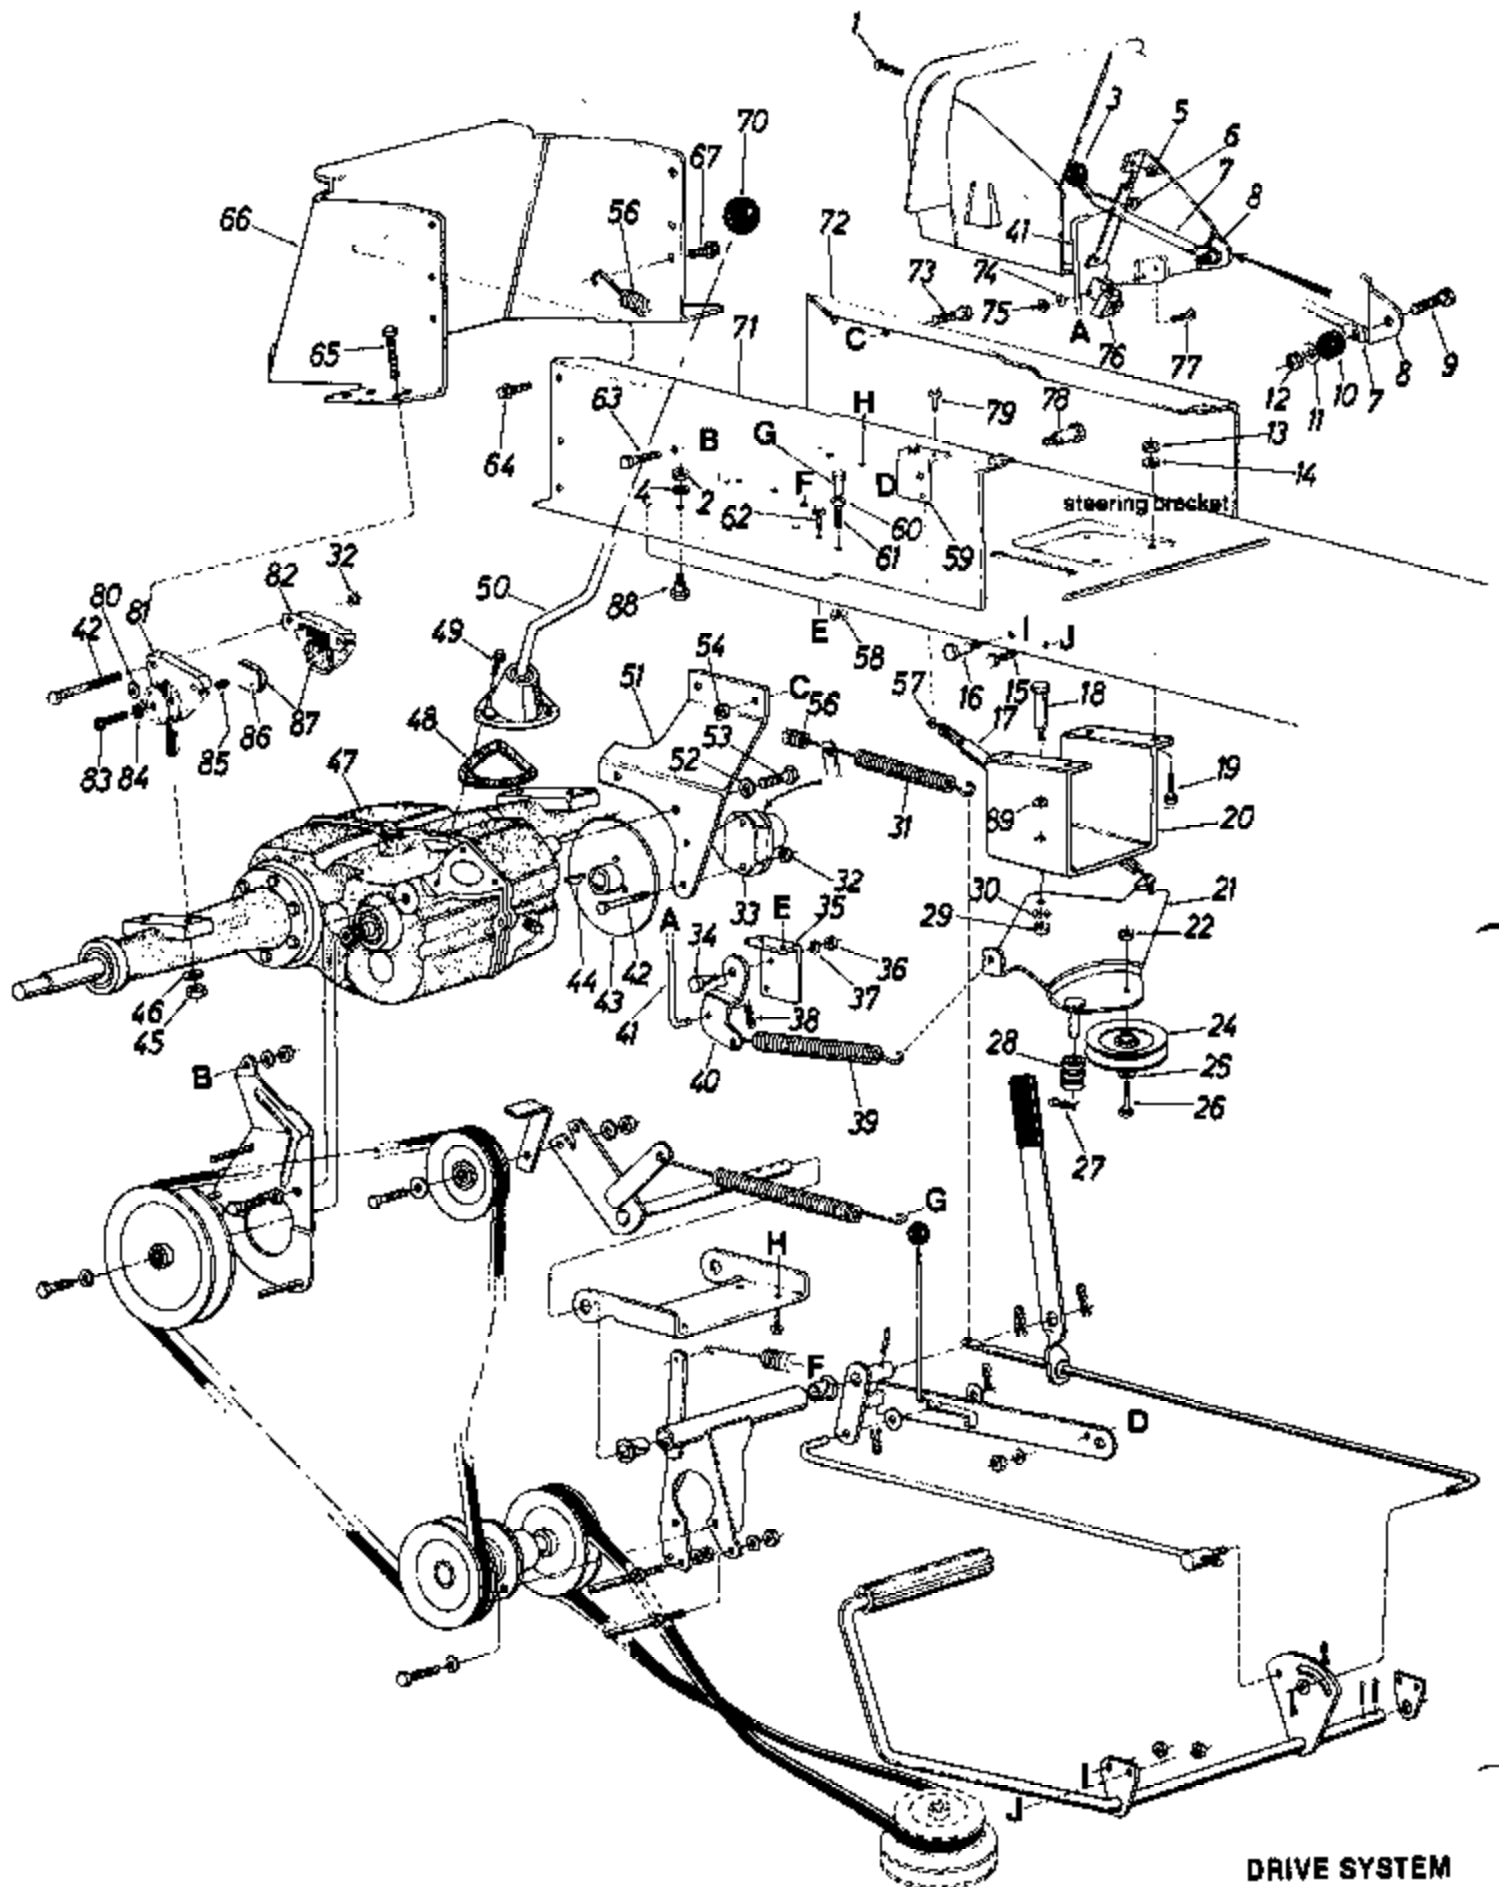

DRIVE SYSTEM

Ref #	Part Number	Qty	Description
1	710-0286	1	Truss Mach. Scr. 1/4-20 x .50" Lg.
2	712-0287	1	Hex Nut 1/4-20 Thd.*
3	720-0165	1	Knob-Blade Clutch
4	736-0329	1	L-Wash. 1/4 I.D.*
5	712-0271	1	Hex Sems Nut 1/4-20 Thd.*
6	726-0106	1	Push Cap 1/4" Rod
7	747-0513	1	Blade Clutch Lever
8	13950	1	Deck Clutch Control Brkt.
9	710-0106	1	Hex Scr. 1/4-20 x 1.25" Lg.*
10	735-0126	1	Rubber Wash. .330 I.D. x .87
11	736-0173	1	Fl-Wash. 1/4" I.D. x .75" O.D. x .057
12	712-0107	1	Hex Cent. L-Nut 1/4-20 Thd.
13	712-0267	1	Hex Nut 5/16-18 Thd.
14	736-0119	1	L-Wash. 5/16" Scr.
15	710-0201	1	Hex Scr. 3/8-16 x .62" Lg.
16	738-0143	1	Shld. Scr. 1/2" Dia. x .335 Lg. 3/8-16
17	731-0483	1	Convuluted Conduit .50 I.D. x4" Lg.
18	738-0155	1	Shld. Scr. 7/16 Dia. x .16" 5/16-18
19	710-0376	1	Hex Scr. 5/16-18 x 1.00" Lg.
20	13826	1	Idler Mtg. Brkt.-Deck
21	13893	1	Idler Brkt. Ass'y.
22	712-0181	1	Hex L-Nut 3/8-16 Thd.
24	756-0293	1	4"-V" Idler Pulley
25	736-0300	1	Fl-Wash. 3/8" I.D.
26	710-0342	1	Hex Scr. 3/8-16 x 1.25" Lg.
27	714-0104	1	Hairpin Cotter 5/16" Rod
28	748-0278	1	Spacer
29	712-0267	1	Hex Nut 5/16-18 Thd.
30	736-0119	1	L-Wash. 5/16" Scr.
31	732-0260	1	Ext. Spring-Brake Rod
32	712-0375	1	Hex Cent. L-Nut 3/8-16 Thd.
33	761-0178	1	Disc Brake Caliper Ass'y.
34	738-0155	1	Shld. Scr. 7/16" Dia. x .16" Lg. 5/16-18
35	13833	1	Parking Brake Cam Mtg. Brkt.
36	712-0267	1	Hex Nut 5/16-18 Thd.
37	736-0119	1	L-Wash. 5/16" Scr.*
38	714-0104	1	Hairpin Cotter 5/16" Dia.
39	732-0478	1	Ext. Spring-Deck Control
40	13887	1	Deck Control Pivot Brkt.
41	747-0307	1	Deck Control Rod
42	710-0937	1	Hex Scr. 3/8-16 x 2.50" Lg.
43	761-0142	1	Hub & Disc Ass'y. (For Brake)
44	714-0137	1	Hi-Pro Key 3/16 x 3/4" Lg.
45	712-0798	1	Hex Nut 3/8-16 Thd. *
46	736-0169	1	L-Wash. 3/8" Scr.*
47		1	Transaxle (See Breakdown)
48		1	Part of Ref. No. 47
49		1	Part of Ref. No. 47
50		1	Part of Ref. No. 47
51	13012	1	Transaxle Support
52	736-0169	1	L-Wash. 3/8" Scr.
53	710-0216	1	Hex Scr. 3/8-16 x .75" Lg.
54	712-0375	1	Hex L-Nut 3/8-16 Thd.
56	732-0157	1	Ext. Spring-Brake Return
57	732-0308	1	Ext. Spring-Deck Idler Return
58	712-0158	1	Hex L-Nut 5/16-18 Thd.
59	13833	1	Parking Brake Cam Mtg. Brkt.
60	712-0267	1	Hex Nut 5/16-18 Thd.*