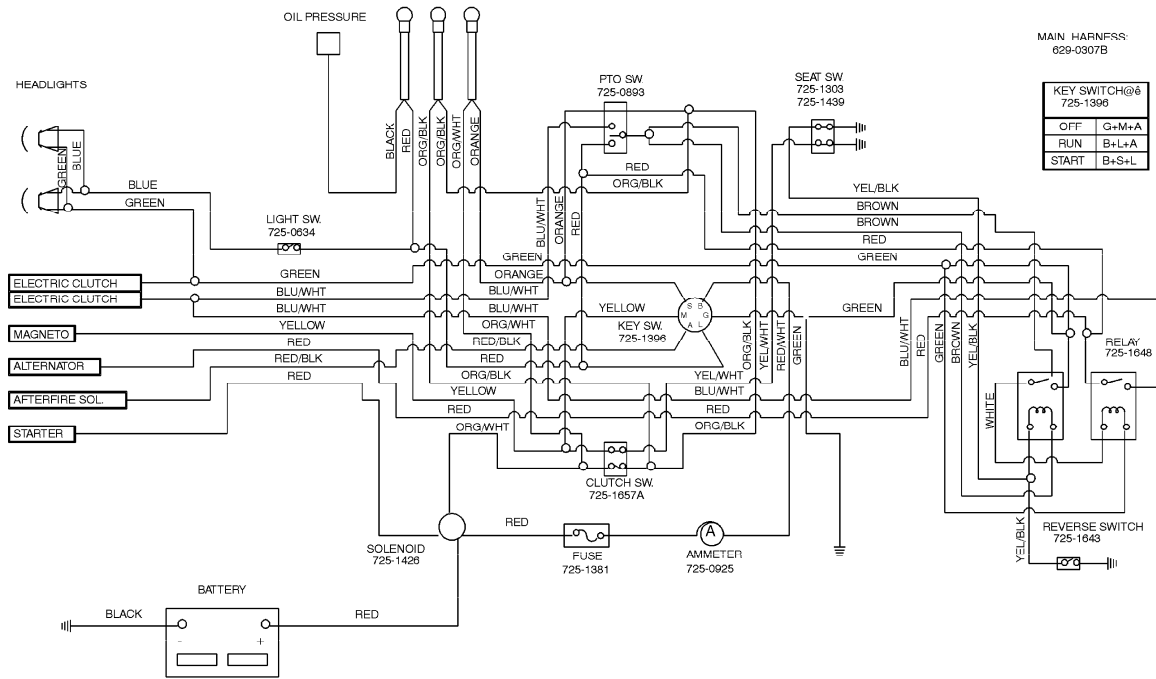

205-669-2500

www.outdoordistributors.com

Ref #	Part Number	Qty	Description
79	754-0370		Variable Speed Belt
80	716-0114		Snap Ring .56" Dia.
81	736-0355		FI-Wash.
82	717-0800A		Variable Speed Pulley Ass'y. 5" O.D.
84	16354B		Variable Speed Brkt. Ass'y.
85	732-0525		Comp. Spring-Clip
86	17668		Axle Support Brkt.-R.H.
	17669		Axle Support Brkt.-L.H.
88	725-1426		Solenoid
89	17630		Shift Lever Bracket
90	736-0414		Teflon Washer .565" I.D.
92	711-1000		Belt Keeper 3" Lg.
93	725-1657A		Safety Switch (Clutch)
94	738-0755		Shld. Bolt 3/8-24 x 3.12" Lg.
97	736-0105		Bell-Wash. .38" I.D. x .88"
98	738-0569		Shaft .56" Dia. x 3.875" Lg.
99	736-0331		Bell-Wash. .39" I.D. x 1.12"
100	736-0256		FI-Wash. .64" I.D. x .94"
101	714-0470		Cotter Pin 1/8" Dia. x 1.25"
102	710-0604		Hex Wash. Hd. Scr. 5/16-18 x .62" Lg.
103	734-1784A		Hub Cap
107	17860		Pedal Bracket
109	711-0198		Ferrule
111	710-0195		Hex Bolt 1/4-28 x .50" Lg.
112	736-0270		Bell-Wash. .265" I.D. x .75"
113	17707		Shift Lever Link Ass'y.
115	736-0140		FI-Wash. .385" I.D. x .62"
116	741-0404		Needle Brgs.
117	727-0425A		Spring Clip
119	710-0427		Hex Bolt 3/8-16 x 1.25" Lg.
120	756-0217		FI-Idler w/Flanges 2.75" O.D.
121	736-0280		FI-Wash. .39" I.D. x 1.12" O.D.
122	712-0798		Hex Nut 3/8-16 Thd.
128	710-0650		Hex Wash. TT-Tap Scr. 5/16-18 x .75" Lg.
129	710-0726		Hex Wash. AB-Tap Scr. 5/16-18 x .75" Lg.
130	712-0265		Hex Sems Nut 5/16-18 Thd.
131	732-0750A		Spring Switch
132	711-1044		Belt Guard Pin
133	717-1459		Electric Clutch
134	714-0118		Key