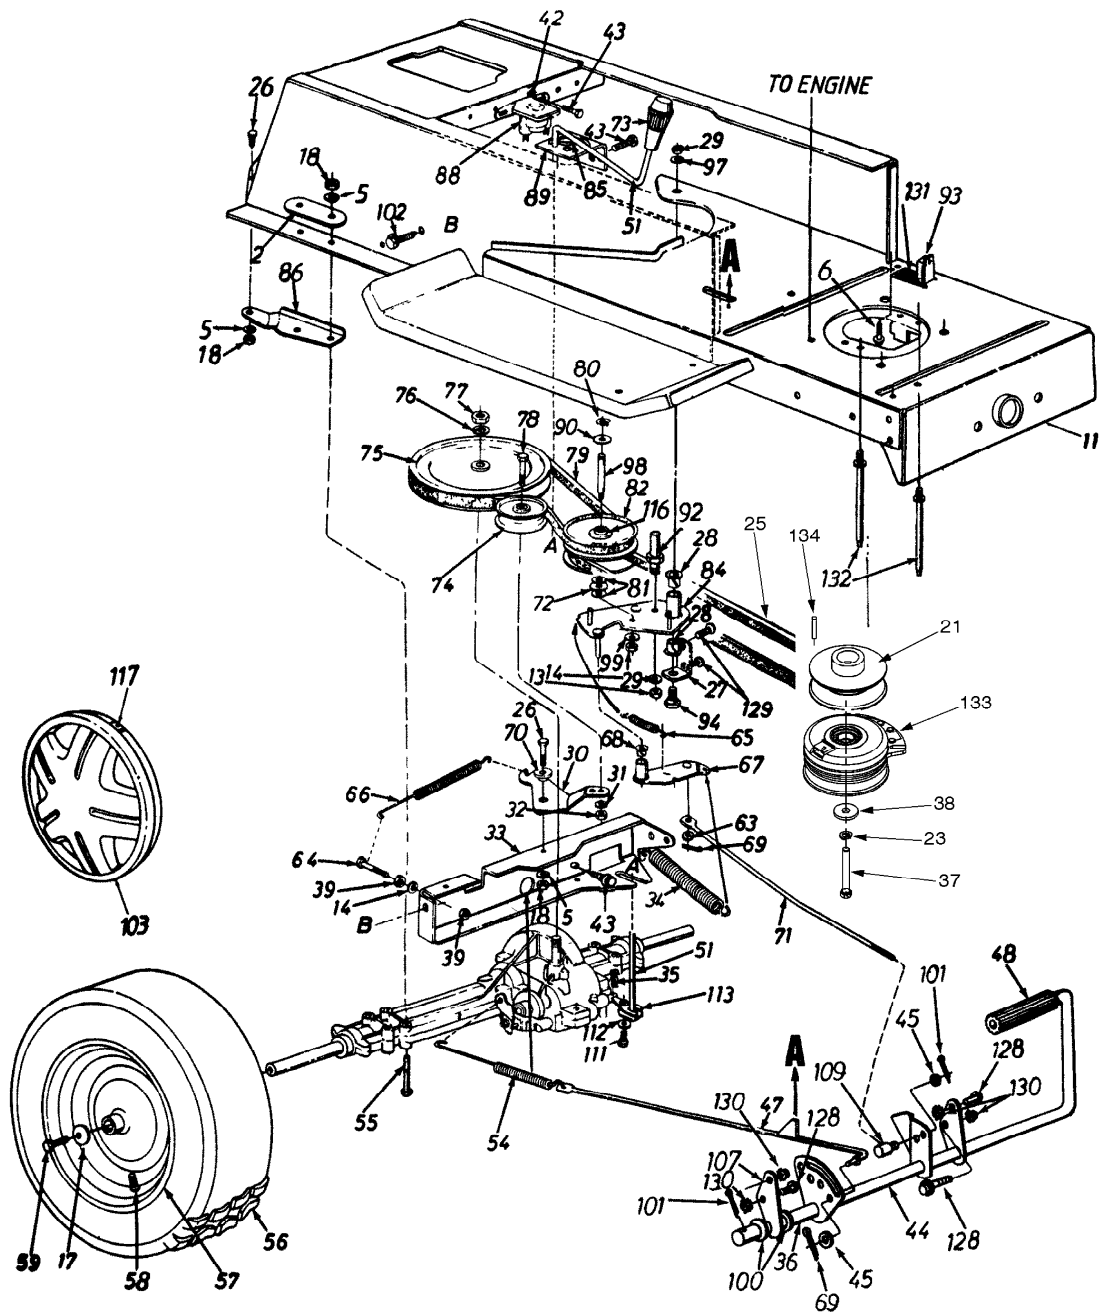

205-669-2500

www.outdoordistributors.com

Ref #	Part Number	Qty	Description
2	17840		Transaxle Mtg. Brkt.
5	736-0119		L-Wash. 5/16" I.D.
6			UNKNOWN
11	783-0310E		Lower Frame Ass'y.
13	712-0287		Hex Nut 1/4-20 Thd.
14	736-0329		L-Wash. 1/4" I.D.
17	736-0242		Bell-Wash. .345" I.D. x .88"
18	712-0267		Hex Nut 5/16-18 Thd.
21	756-0639		Engine Pulley
23	736-0171		Lock Washer 7/16
25	754-0280		Variable-Speed Belt
26	710-3008		Hex Bolt 5/16-18 x .75" Lg.
27	17963		Bearing Shaft Bracket Ass'y.
28	741-0591		Flanged Nyliner Brg. 5/8" I.D. x .88" Lg.
29	712-0241		Hex Nut 3/8-24 Thd.
30	17694		Idler Bracket
31	736-0169		L-Wash. 3/8" I.D.
32	712-0241		Hex Nut 3/8-24 Thd.
33	17629A		Transaxle Support Brkt.
34	732-0556		Ext. Spring .94" O.D. x 7.58"
35	714-0149B		Inter. Cotter Pin
36	750-0802		Spacer .63" I.D.
37	710-3157		Hex Cap Screw 7/16-20 x 3.25
38	736-3082A		Flat Washer .45 ID x 1.5 OD
39	712-0138		Hex Nut 1/4-28 Thd.
40	710-0776		Hex AB-Tap Scr. 1/4" x .62" Lg.
41	711-0747		Belt Guard Pin
42	736-0222		Ext. L-Wash. 1/4" I.D.
43	710-0599		Hex Wash. Hd. S-Tap Scr. 1/4-20 x .50"
44	683-0123		Clutch/Brake Pedal Ass'y.
45	736-0140		FI-Wash. .344" I.D. x .62"
47	747-0755A		Brake Rod Ass'y.
48	735-0196		Foot Pad
51	17705		Shift Lever Ass'y.
53	732-0264		Ext. Spring .38" O.D. x 2.5"
54	732-0642		Ext. Spring 7.33" Lg.
55	710-1266		Hex Bolt 5/16-18 x 3.5" Lg.
56	734-1675		Wheel Ass'y. Comp.
	734-1596		Tire Only
57	634-0070		Wheel Rim Only
58	734-0255		Air Valve
59	710-0627		Hex Bolt 5/16-24 x .75" Lg.
61	732-0722		Brake Return Spring Anchor
63	736-0275		FI-Wash. .34" I.D. x .68" O.D.
64	710-0428		Hex Bolt 1/4-28 x 1.25" Lg.
65	732-0568		Ext. Spring
66	732-0384		Ext. Spring .62" O.D. x 6.12"
67	16554A		Variable Speed Torque Brkt. Ass'y.
68	741-0419		Flanged Bearing
69	714-0111		Cotter Pin 3/32" Dia.
70	748-0234		Shoulder Spacer .27" Lg.
71	747-0530A		Speed Control Link
72	741-0405		Truss Bearing .56 Dia. x 1.25"
73	720-0232		Shift Knob
74	756-0437		FI-Idler Pulley 3.25" x .75"
75	656-0005		"V" Pulley
76	736-0427		Bell-Wash. .56" I.D. x 1.125"
77	712-3035		Hex Jam Nut 5/16-18 Thd.
78	710-0539		Hex Bolt 3/8-24 x 1.75" Lg.
79	754-0370		Variable Speed Belt