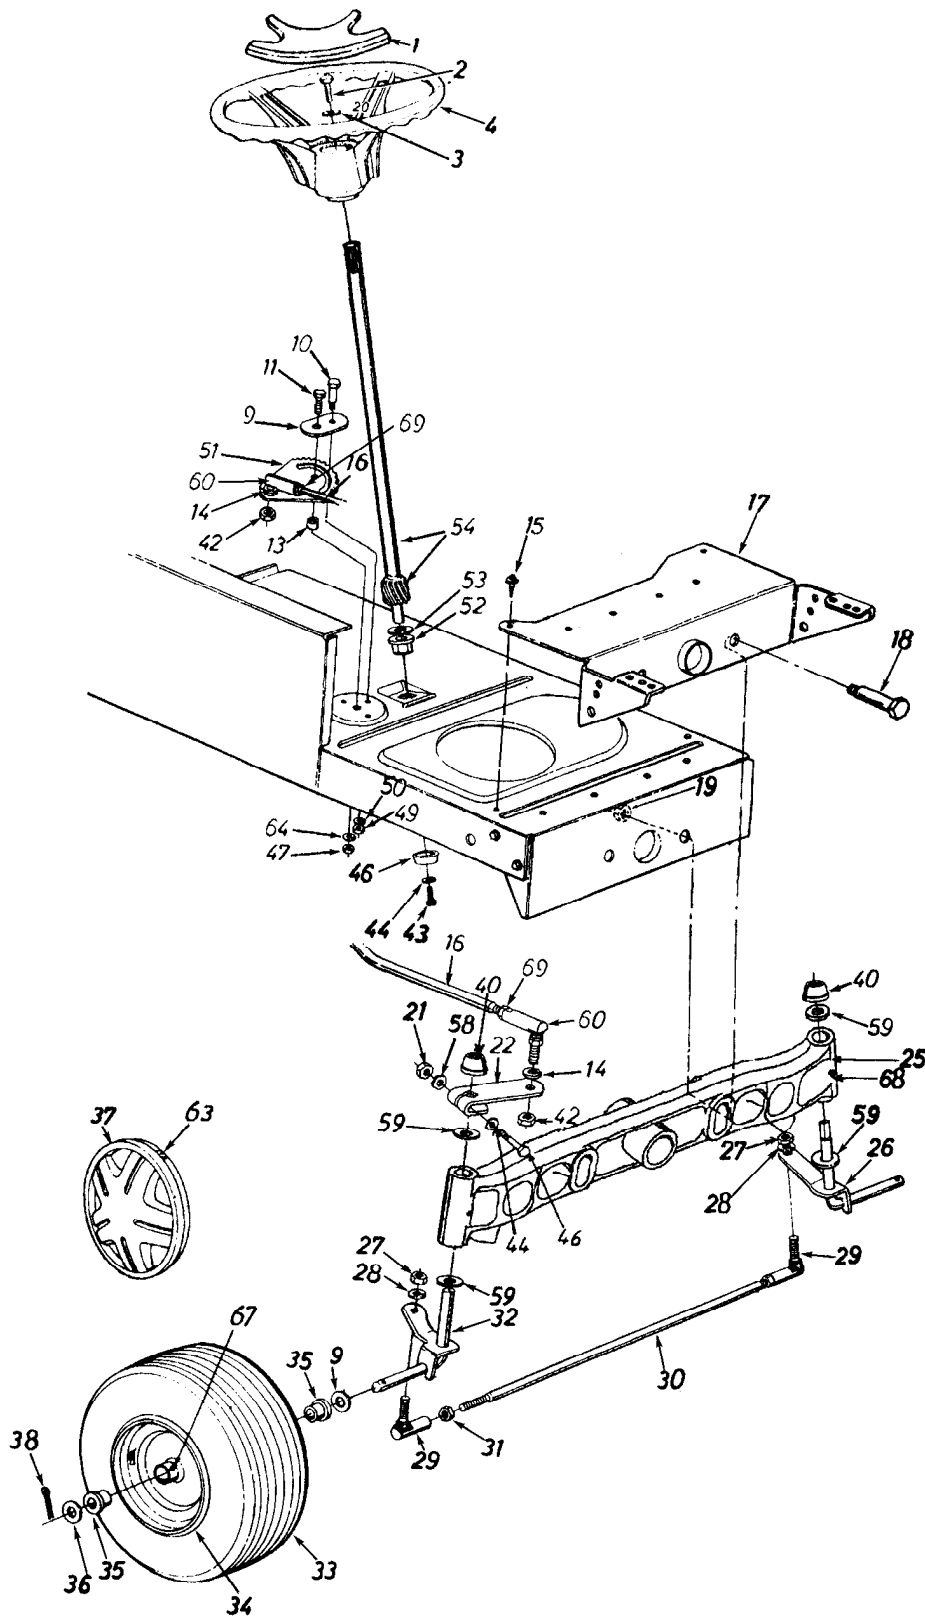

Ref #	Part Number	Qty	Description
72	712-3010		Hex Nut 5/16-18 Thd.
73	712-0265		Hex Sems Nut 5/16-18 Thd.
74	712-0271		Hex Sems Nut 1/4-20 Thd.
75	783-0609		Seat Lever

Ref #	Part Number	Qty	Description
1	710-0924		Truss Mach. Scr. 1/4-20 x .75" Lg.
2	783-0341		8-Speed Selector Plate
3	720-0218		Shift Knob
4	16192A		Speed Selector Lever Ass'y.
5	736-0192		Flat Washer .53" I.D. x .93"
6	711-0198		Ferrule 3/8-24 x .37" Dia.
7	738-0155		Shoulder Bolt
8	747-0503A		Speed Control Link
9	714-0111		Cotter Pin 3/32" Dia. x 1.0"
10	736-0226		FI-Wash. .469" I.D. x .88"
11	736-0119		L-Wash. 5/16" I.D.
12	712-3010		Hex Nut 5/16-18 Thd. (Gr. 5)
14	732-0303		Spring .38" O.D. x 3.18" Lg.
17	736-0300		FI-Wash. .385" I.D. x 7/8"
19	736-0329		L-Wash. 1/4" I.D.
20	712-3006		Hex Nut 1/4-20 Thd. (Gr.5)