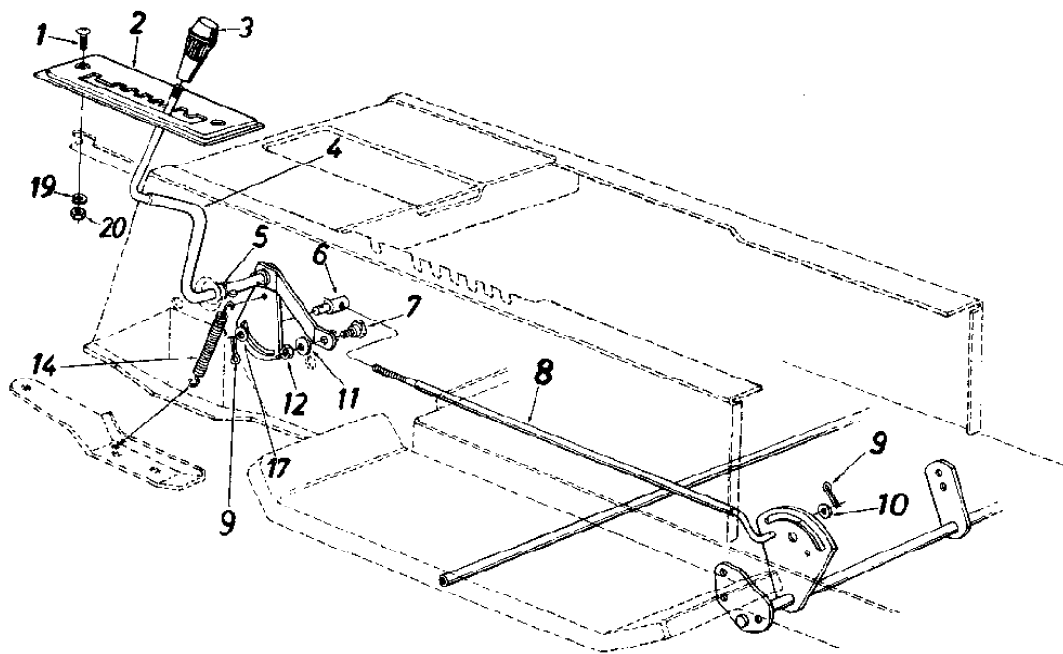

Ref #	Part Number	Qty	Description
1	710-0924		Truss Mach. Scr. 1/4-20 x .75" Lg.
2	783-0341		8-Speed Selector Plate
3	720-0218		Shift Knob
4	16192A		Speed Selector Lever Ass'y.
5	736-0192		Flat Washer .53" I.D. x .93"
6	711-0198		Ferrule 3/8-24 x .37" Dia.
7	738-0155		Shoulder Bolt
8	747-0503A		Speed Control Link
9	714-0111		Cotter Pin 3/32" Dia. x 1.0"
10	736-0226		FI-Wash. .469" I.D. x .88"
11	736-0119		L-Wash. 5/16" I.D.
12	712-3010		Hex Nut 5/16-18 Thd. (Gr. 5)
14	732-0303		Spring .38" O.D. x 3.18" Lg.
17	736-0300		FI-Wash. .385" I.D. x 7/8"
19	736-0329		L-Wash. 1/4" I.D.
20	712-3006		Hex Nut 1/4-20 Thd. (Gr.5)