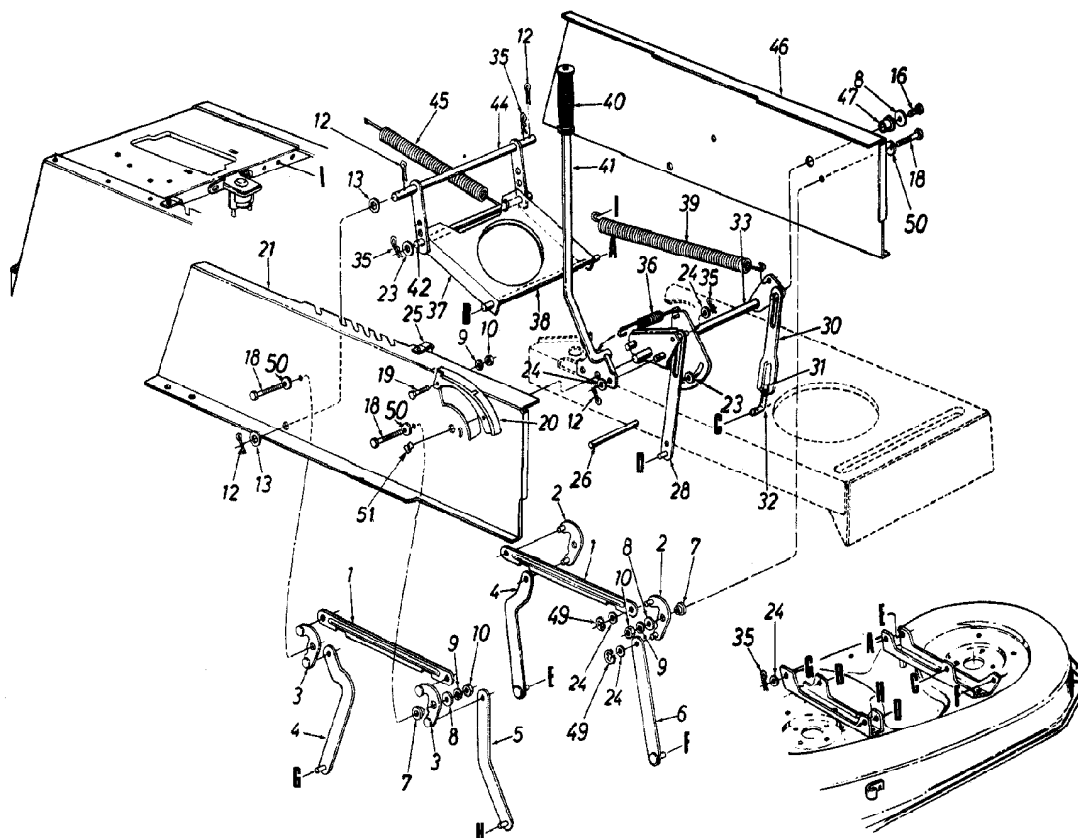

Ref #	Part Number	Qty	Description
1	783-0103		Connecting Rod
2	683-0029A		Pivot Link Ass'y.-L.H.
3	683-0028A		Pivot Link Ass'y.-R.H.
4	17710		Deck Hanger Link Ass'y.
5	14800A		Deck Hanger Link Ass'y.
6	14804A		Deck Hanger Link Ass'y.
7	748-0331		Shld. Spacer .318" I.D.
8	736-0231		Fl-Wash. .344" I.D. x .62" O.D.
9	736-0119		L-Wash. 5/16" I.D.
10	712-3010		Hex Nut 5/16-18 Thd.
12	714-0470		Cotter Pin 1/8" Dia.
13	736-0256		Fl-Wash. .635" I.D. x 1.0" O.D.
16	710-0604		Hex Wash. TT-Tap Scr. 5/16-18 x .75" Lg.
18	710-1238		Hex Wash. Hd. Scr. 5/16-18 x .875" Lg.
19	710-0118		Hex Bolt 5/16-18 x .75" Lg.
20	783-0185		Index Brkt.
21	783-0042B		Upper Frame-R.H.
23	736-0267		Fl-Wash. .385" I.D. x .87" O.D.
24	736-0160		Fl-Wash. .531" I.D. x .93" O.D.
25	726-0272		Clamp
26	738-0526		Running Board Rod
28	14802A		Link Deck Lift Ass'y.
30	17712		Adj. Deck Lift Link
31	712-3066		Hex Nut 1/2-20 Thd. (Gr. 5)
32	711-0841		Lift Link Adjuster
33	683-0059		Lift Shaft Ass'y.
35	714-0145		Inter. Cotter Pin 3/8" Dia.
36	732-0637		Extension Spring
37	17636C		Stabilizer Bracket
38	738-0670		Shaft 1/2" Dia. x 10.28" Lg.
39	732-0638		Extension Spring
40	720-0233		Grip (Lift Handle)
41	17675A		Deck Lift Handle Ass'y.
42	738-0669		Shaft 3/8" Dia. x 9.34" Lg.
44	17624		Stabilizer Shaft Ass'y.
45	732-0556		Extension Spring 7.58" Lg.
46	783-0043		Upper Frame-L.H.
47	741-0487A		Flange Brg. .632" I.D.
49	716-0104		"E"-Ring
50	736-0425		Bell-Wash. .325" I.D.
51	748-0176		Flange Bearing .631 ID x .62 Lg.