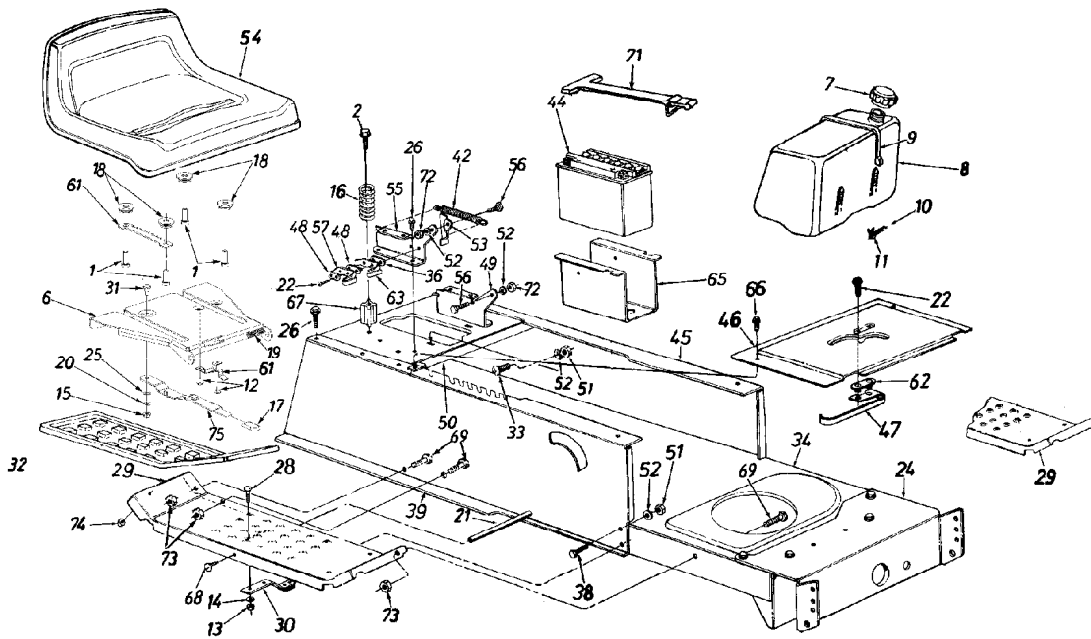

205-669-2500

www.outdoordistributors.com

Ref #	Part Number	Qty	Description
1	738-1007		Shoulder Screw 3/8-16 x .5
2	710-1208		Hex Wash. Hd. Tap Scr. 5/16-18 x 3.25" Lg.
6	783-0607A		Seat Pivot Bracket
7	751-0603		Fuel Cap
8	751-0657		Fuel Tank
9	726-0209		Tie Strap
10	751-0535-13		Fuel Line
11	726-0205		Hose Clamp
12	710-1268		Hex B-Tapp Scr. #10-16 x .38
13	712-0287		Hex Nut 1/4-20 Thd.
14	736-0329		L-Wash. 1/4" I.D.
15	712-3027		Lock Nut 1/4-20
16	732-0735		Compression Spring
17	720-0309A		Grip
18	731-1989		Seat Spacer
19	732-0499		Compression Spring
20	736-0175		Spr. Wash. .265 x .562 x .025
21	738-0526		Running Board Rod
22	710-0227		Hex Wash. Hd. AB-Tap Scr. #8 x .50" Lg.
24	783-0041B		Front Pivot Brkt.
25	736-0726		Fl. Wash. .344 x .62 x .03
26	710-0870		Hex Wash. Hd. AB-Tap Scr. 5/16 x .75" Lg.
28	710-0703		Carriage Bolt 1/4-20 x .75"
29	17770C		Running Board (R.H. & L.H.)
30	761-0168B		Blade Brake Ass'y.
31	738-0137A		Shld. Bolt 1/4-20 Thd.
32	731-0909		Rubber Foot Pad-L.H
	731-0910		Rubber Foot Pad-R.H
33			UNKNOWN
34	783-0310E		Lower Frame
36	726-0278		Insulator Boss Plate
38	710-3008		Hex Bolt 5/16-18 x .75" Lg.
39	783-0042A		Upper Frame-R.H.
42	732-0581B		Extension Spring 5.31" Lg.
44	725-1750		12-V Battery
45	783-0043		Upper Frame-L.H.
46	17286B		Shift Cover
47	725-1643		Safety Switch (Reverse)
48	726-0279		Insulator Plate
49	17951		Seat Pivot Brkt. Support-L.H.
50	783-0355A		Hitch Plate
51	712-0267		Hex Nut 5/16-18 Thd.
52	736-0119		L-Wash. 5/16" I.D.
53	17239A		Seat Lift Brkt.
54	757-0370A		Seat - Grey
55	17950		Seat Pivot Brkt. Support-R.H.
56	738-0296		Shld. Bolt .437" Dia. x .268"
57	725-1303		Spring Switch (Seat-Outer)
?59	710-0650		Hx Wash TT-Tap Scr. 5/16-18 x 7/8" Lg.
?60	783-0611		Seat Stop
61	783-0753		Seat Selector
62	726-0320		Insulator Nut Plate
63	725-1439		Safety Switch (Seat-Inner)
65	783-0345		Battery Tray
66	710-0351		Tr. Mach. B-Tap Scr. #10 x .5" Lg.
67	748-0347		Spring Spacer
68	710-0323		Truss Mach. Scr. 5/16-18 x .75"
69	710-3008		Hex Bolt 5/16-18 x .75" Lg.
71	723-3064		Battery Retainer Strap
72	712-3010		Hex Nut 5/16-18 Thd.