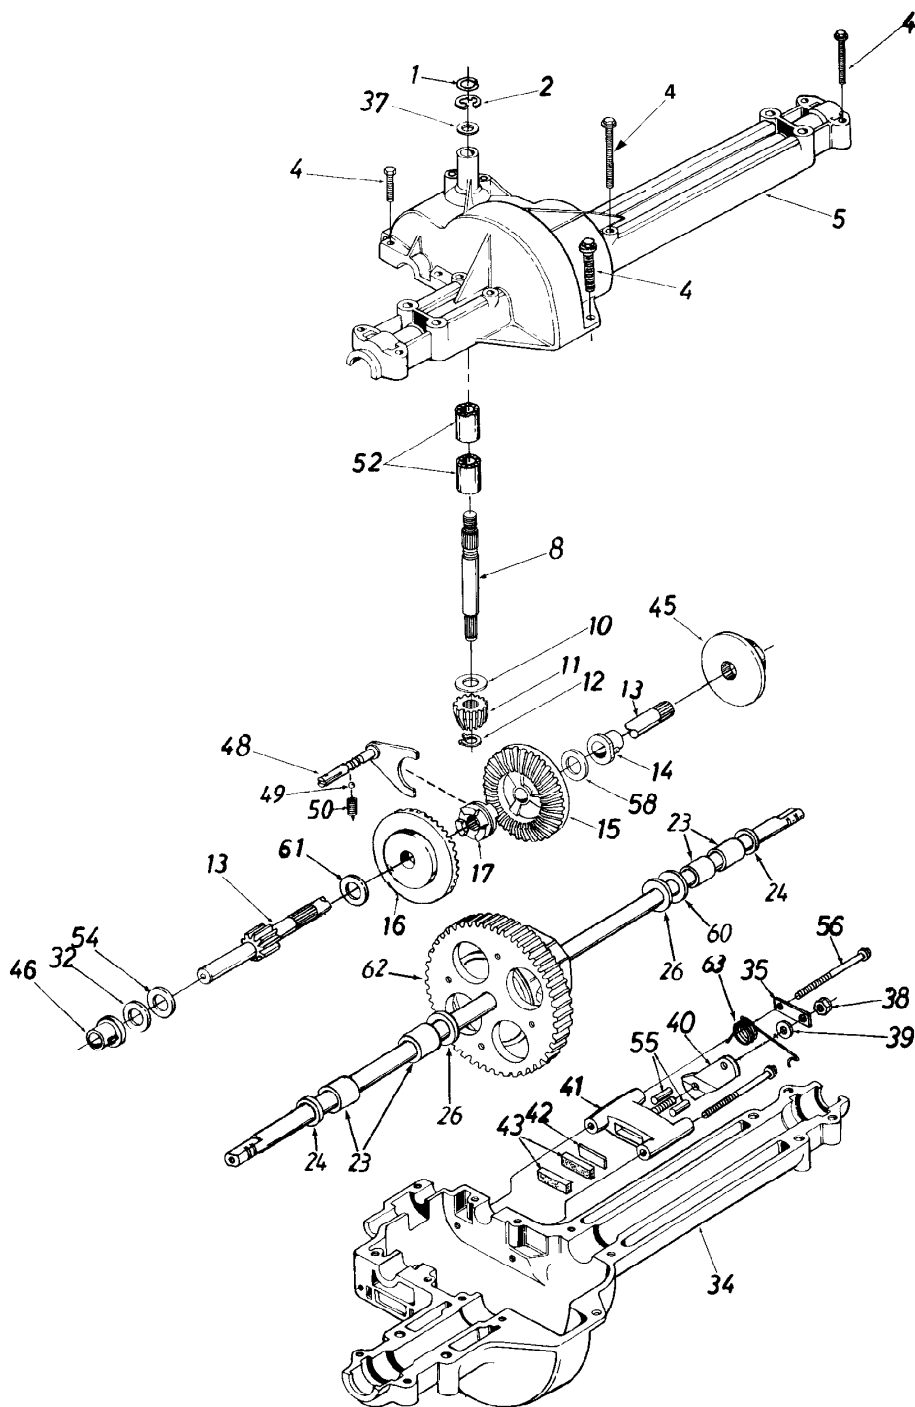

Single Speed Transaxle-RH
618-0163B

Ref #	Part Number	Qty	Description
1	732-0614		Wire Ring
2	716-0231		"E"-Ring
4	710-1325		Hex Tap Scr. 1/4-20 x 1.625 Lg.
5	719-0367		Upper Housing
8	711-1109		Input Shaft
10	736-0335		Thrust Washer 5/8" I.D. x 1.25" O.D.
11	717-1464		Pinion Input 14T
12	716-0108		Retaining Ring
13	711-1003		Drive Shaft-R.H. Brake
14	741-0336		Flange Brg. 5/8" I.D. x 3/4" Lg.
15	717-1362		Bevel Gear 42T Small I.D.
16	717-1363		Bevel Gear 42T Large I.D.
17	718-0228		Clutch Collar
?21	710-0862A		Pan Head Scr. 1/4-20 x .50" Lg. w/Patch
23	741-0340		Sleeve Bearing 3/4" I.D. x 1.0" Lg.
24	721-0338		Oil Seal 3/4" I.D.
26	736-0445		FI-Wash. .760" I.D. x 1.5" O.D.
32	736-0495		Thrust Wash. 5/8" I.D. x 1" O.D. x .025" Thk.
	736-0336		FI-Wash. 5/8" I.D. x 1" O.D. x .030" Thk.
	736-0494		Thrust Wash. 5/8" I.D. x 1" O.D. x .035" Thk.
	736-0337		FI-Wash. 5/8" I.D. x 1" O.D. x .040" Thk.
34	719-0313B		Lower Housing
35	718-0150		Anti-Rotation Brkt.
37	736-0349		FI-Wash. 5/8" I.D. x 1" O.D. x .020" Thk.
	736-0336		FI-Wash. 5/8" I.D. x 1" O.D. x .030" Thk.
	736-0337		FI-Wash. 5/8" I.D. x 1" O.D. x .040" Thk.
38	712-0273		Hex Nut 5/16-24 Thd.
39	736-0371		FI-Wash. .344" I.D. x .875" O.D.
40	717-0700		Actuating Arm
41	761-0198		Brake Yoke
42	717-0682		Puck Plate
43	717-0678		Brake Puck
45	761-0202		Brake Disc
46	741-0337		Flange Bearing 5/8" I.D. x 15/16" Lg.
48	611-0011		Shift Fork Ass'y.
49	741-0862		Ball Detent .250" Dia.
50	732-0863		Spring Detent
52	741-0335		Needle Brg. 5/8" I.D. x 1/2" Lg.
54	736-0349		FI-Wash. 5/8" I.D. x 1" O.D. x .020 Thk.
55	741-0343		Actuating Pin 5/16" Dia.
56	710-1206		Hex Wash Hd. Self-Tap Scr. 1/4-20 Thd.
58	736-0349		FI-Wash. 5/8" I.D. x 1" O.D. x .020 Thk.
	736-0495		Thrust Wash. 5/8" I.D. x 1" O.D. x .025"
60	736-0492		FI-Wash. .76" I.D. x 1.5" O.D. x .010" Thk.
	736-0493		FI-Wash. .76" I.D. x 1.5" O.D. x .020" Thk.
	736-0351		FI-Wash. .76" I.D. x 1.5" O.D. x .030" Thk.
	736-0445		FI-Wash. .76" I.D. x 1.5" O.D. x .060" Thk.
61	736-0519		Thrust Washer
62	618-0162		Differential Ass'y.
63	732-0742		R.H. Brake Spring
	737-0148		Grease-Shell (15 oz.)
618-01...	618-0163B		Single Speed Transaxle-RH